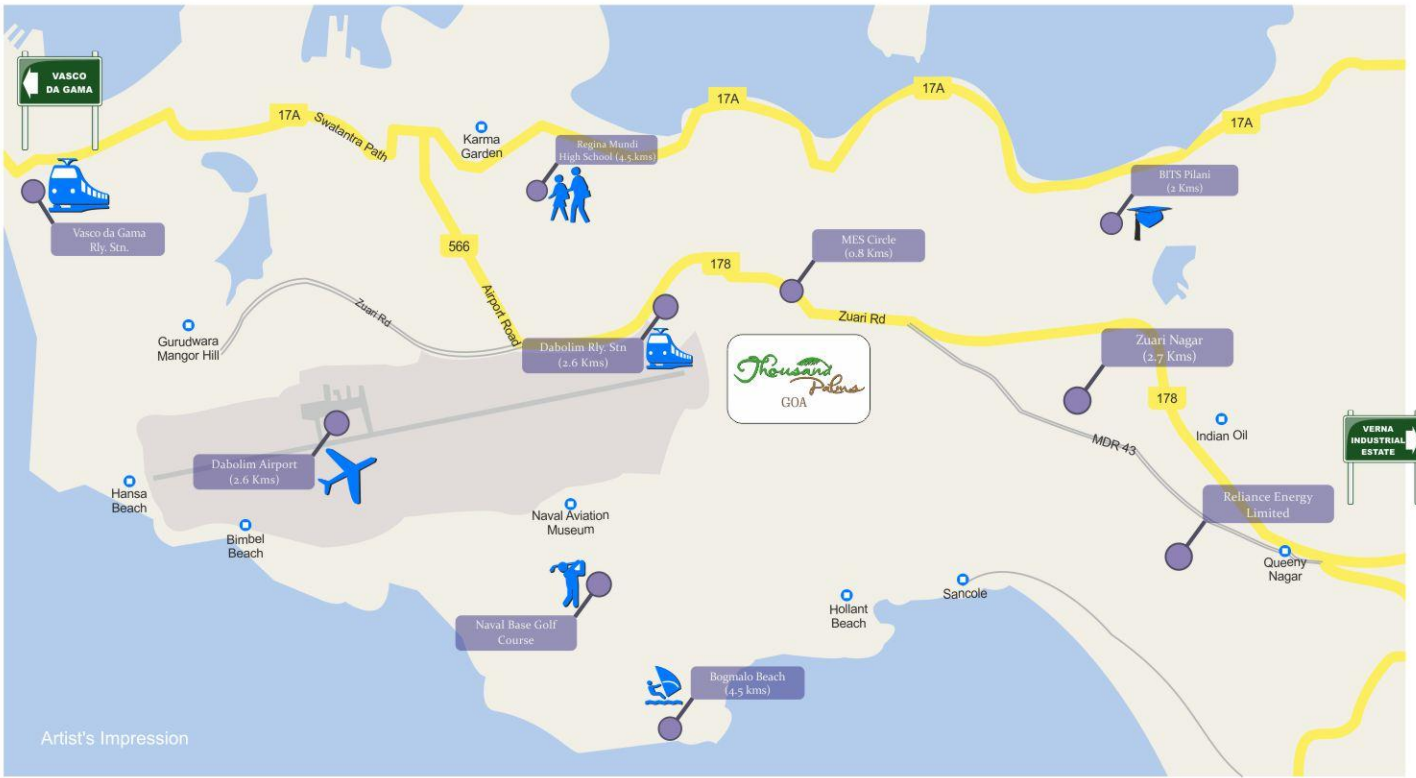

ASHOKA REALTY

GOA RERA NO. PRG003180248

The project has been registered via GOARERA registration number PRG003180248 and is available on the website www.rera.goa.gov.in under registered projects

Site Location

Thousand Palms

Survey No. 143/1-A-1-A, Opp. Mahalaxmi Marbles, Zuari Nagar Road, Sancoale, Tal. Mormugoa, South Goa

Goa- 403726, India

For Bookings Contact : +91 8055662244